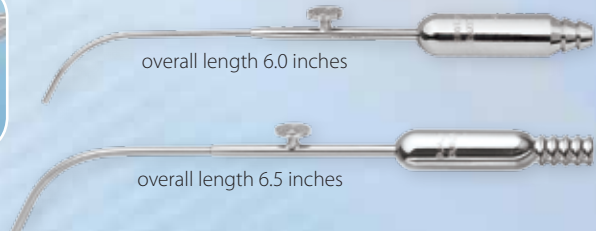

Endodontic / Micro Suction Aspirators

Flexible Tip
(except 01BA)

overall length 6.0 inches

overall length 6.5 inches

- 0.5 mm
- 1.0 mm
- 1.7 mm
- 2.0 mm
- 2.3 mm

overall length 6.25 inches

overall length 6.25 inches

E04-90

E04

overall length 3.0 inches

04AT - 45° bend (shown) 04-90AT - 90° bend
overall length 8.5 inches

04T - 45° bend 04-90T - 90° bend (shown)
overall length 7.5 inches

overall length 5.5 inches

Disposable rubber tips
for the EY ENDO A
ERT (36 tips) **\$24.00**
RT (144 tips) **\$56.00**

Micro suction for root canal and root tip suctioning. Button provides finger rest and precise control of aspirator. The 02 and 03 feature bendable tubing for more accurate placement. Includes one cleaning stylet. Recommended cleaning brush: Extra Small.

Opening	Fits Into	Product #	Price
0.5 mm	HVE Cut-Off Valve	01BA	\$72.00
1.0 mm	HVE Cut-Off Valve	02BA	\$72.00
2.0 mm	HVE Cut-Off Valve	03BA	\$72.00

Opening	Fits Into	Product #	Price
1.0 mm	Surgical Tubing	02BAT	\$72.00
2.0 mm	Surgical Tubing	03BAT	\$72.00