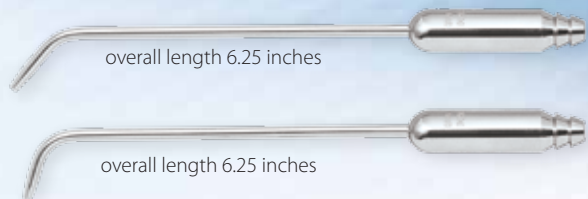

Endodontic / Micro Suction Aspirators

Flexible Tip
(except 01BA)

overall length 6.0 inches

overall length 6.5 inches

- 0.5 mm
- 1.0 mm
- 1.7 mm
- 2.0 mm
- 2.3 mm

overall length 6.25 inches

overall length 6.25 inches

E04-90

E04

overall length 3.0 inches

04AT - 45° bend (shown) 04-90AT - 90° bend
overall length 8.5 inches

04T - 45° bend 04-90T - 90° bend (shown)
overall length 7.5 inches

overall length 5.5 inches

Disposable rubber tips
for the EY ENDO A
ERT (36 tips) **\$24.00**
RT (144 tips) **\$56.00**

Micro suction for root canal and root tip suctioning. Button provides finger rest and precise control of aspirator. The 02 and 03 feature bendable tubing for more accurate placement. Includes one cleaning stylet. Recommended cleaning brush: Extra Small.

Opening	Fits Into	Product #	Price
0.5 mm	HVE Cut-Off Valve	01BA	\$72.00
1.0 mm	HVE Cut-Off Valve	02BA	\$72.00
2.0 mm	HVE Cut-Off Valve	03BA	\$72.00

Opening	Fits Into	Product #	Price
1.0 mm	Surgical Tubing	02BAT	\$72.00
2.0 mm	Surgical Tubing	03BAT	\$72.00